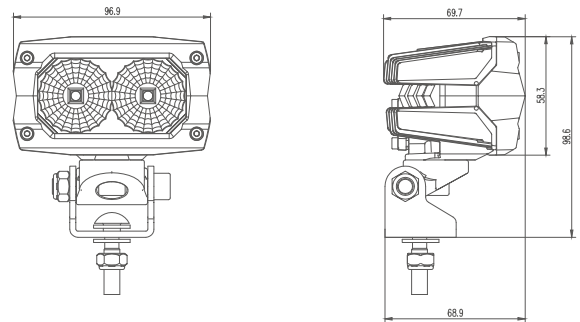

# MODEL: GT13111

Oder Code	GT13111
Max Power	20W
Leds	2Pcs*10W Osram
Color Temperature	5700K
AMP Draw	1.17A@12V, 0.58A@24V
Operating Voltage	10-30V DC
Operating Temperature	-40~+80 °Celcius
Size(inch)	3.81"
Beam Pattern	Flood
1Lux Reading	58m
Theoretical Lumen(lm)	1900lm
Effective Lumen(lm)	1330lm
Mounting Bracket	304 Stainless Steel
Lifetime	30000+h
Lens Material	Polycarbonate
Housing	Die-Casting Aluminum
Coating Powder	Semi Gloss Black
Cable Length	400mm
Waterproof Rate	Ip68
EMC Protection	ECE R10, CISPR 25 Class 3
Net Weight	0.4Kg
Package Standard	20Pcs/Carton

1lx@58meters