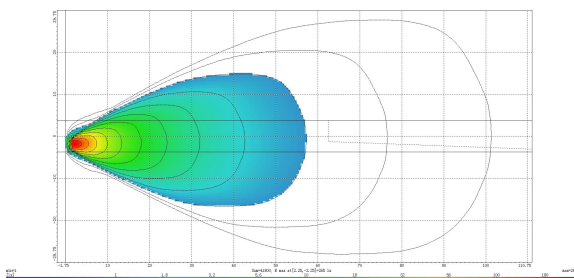

# MODEL: GT13111

Oder Code	GT13111
Max Power	20W
Leds	2Pcs*10W Osram
Color Temperature	5700K
AMP Draw	1.17A@12V, 0.58A@24V
Operating Voltage	10-30V DC
Operating Temperature	-40~+80 °Celcius
Size(inch)	3.81"
Beam Pattern	Flood
1Lux Reading	58m
Theoretical Lumen(lm)	1900lm
Effective Lumen(lm)	1330lm
Mounting Bracket	304 Stainless Steel
Lifetime	30000+h
Lens Material	Polycarbonate
Housing	Die-Casting Aluminum
Coating Powder	Semi Gloss Black
Cable Length	400mm
Waterproof Rate	Ip68
EMC Protection	ECE R10, CISPR 25 Class 3
Net Weight	0.4Kg
Package Standard	20Pcs/Carton

1lx@58meters